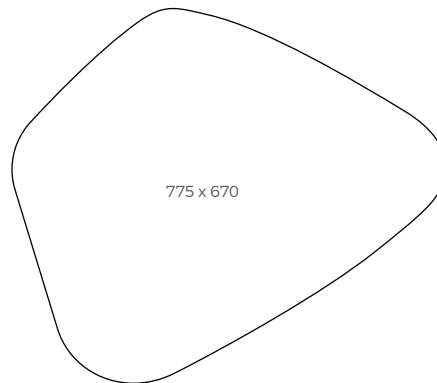

## Standard Sizes

595

500 x 500

**Yupp High**  
500x500x595mm High

495

775 x 670

**Yupp Low**  
775x670x495mm High