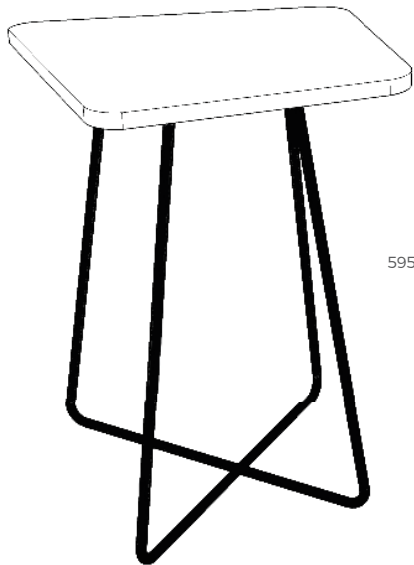

# YUPP

---

**workagile**

WORKPLACE FURNITURE

Informal side tables available in 2 heights and 2 shapes. Well suited to sit as a pair. Tops constructed from 10mm solid grade laminate giving a sharp, clean, edgy look. Highly durable.

“ **Designer’s comment:**  
 Freestyle! Hardly a straight line in sight. Though I say it myself, these are not your typical side table! Simple can be beautiful. ”

## Standard Sizes

595

500 x 500

**Yupp High**  
500x500x595mm High

495

775 x 670

**Yupp Low**  
775x670x495mm High